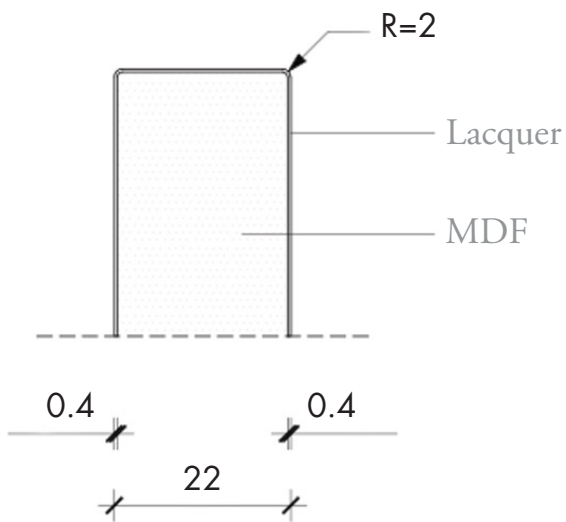

SILVER BLUE

ANVUB-01

alta
by 

FEATURES

Material: Lacquer

Panel Core: 22mm MDF (medium density fiberboard, class E1)

Exterior Material: 0.4mm polyester resin

Exterior Finish: Matte or High-Gloss